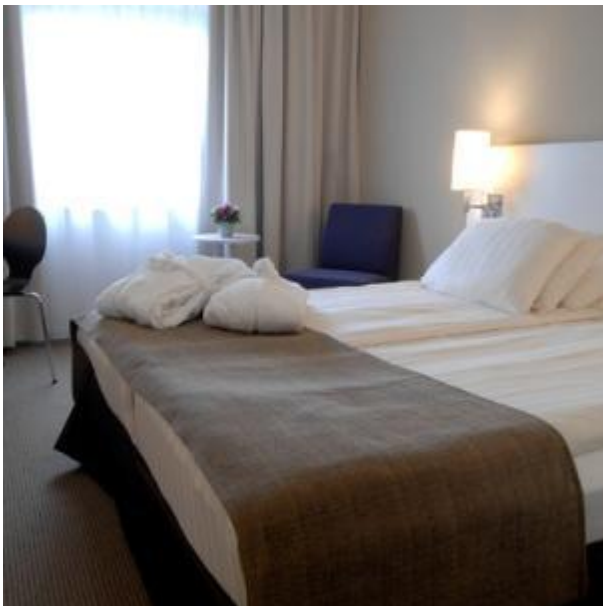

Hotel category III : ***
Thon Brussels Airport
Berkenlaan, 4
1831 Diegem

Location

Thon Hotel Brussels Airport can ensure you a comfortable stay and a good night's sleep in Brussels' Airport area, with our 100 stylish decorated rooms. The hotel is easily accessible from all major highways and the large ring of Brussels.

Facilities

- 100 stylish decorated rooms
- 2 fully equipped meeting rooms with capacity up to 80 persons
- Business centre
- Wired and wireless high speed internet
- Complimentary shuttle service to the Brussels Airport
- Restaurant « Le Bistro »
- Bar « Portofino »
- Summer terrace
- Large parking (80 spaces)